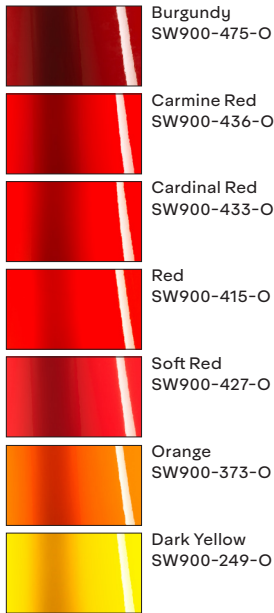

Gloss

Gloss Metallic

Satin Metallic

Satin

Supreme Wrapping Film™

Combining performance, versatility and convenience, these multi-layered films incorporate color and clear protective layers. They provide a smooth, attention grabbing finish that's both durable and dazzling.

Film Type	Cast vinyl
Adhesive	Long-term removable
Liner	90# StaFlat™ with Easy Apply™ RS
Conformability	Compound curves & deep recesses