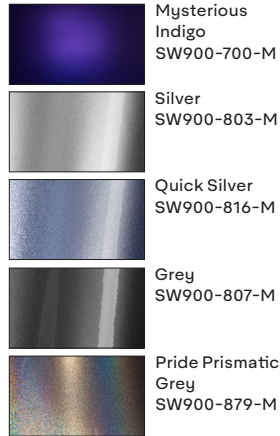

Gloss Metallic