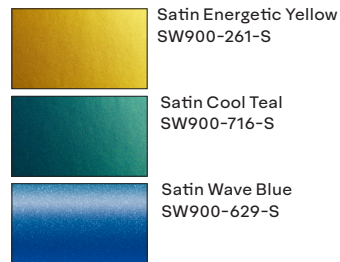

Special Effects