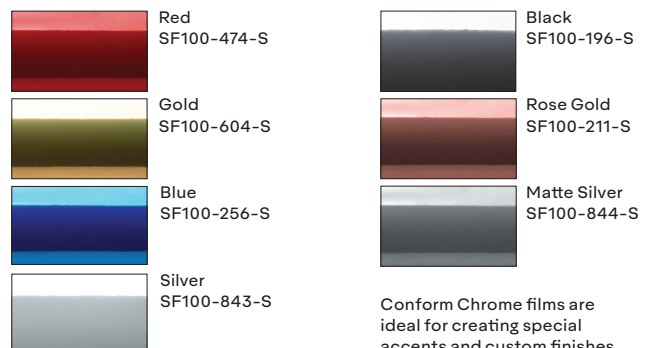

Conform Chrome

Conform Chrome films are ideal for creating special accents and custom finishes.