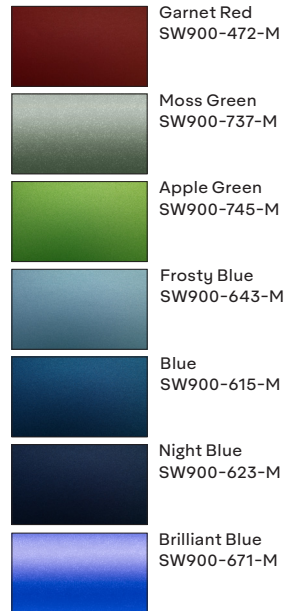

Matte Metallic