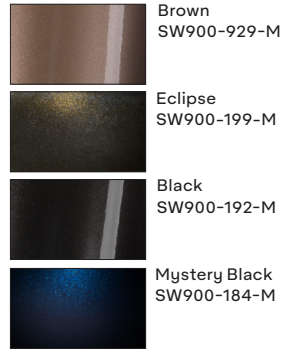

Gloss Metallic