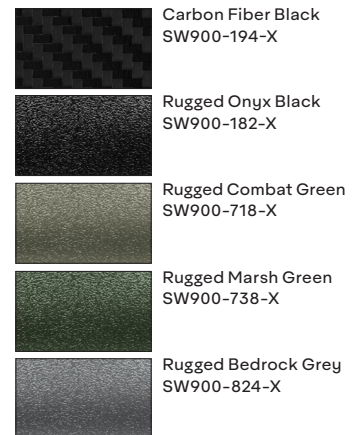

Extreme Texture