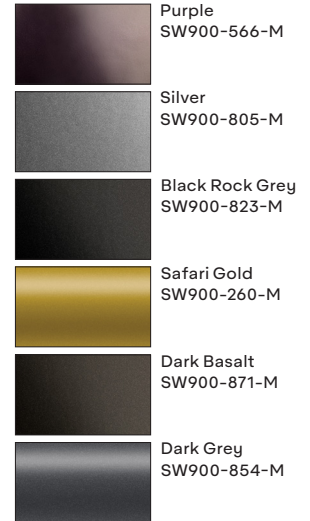

Satin Metallic