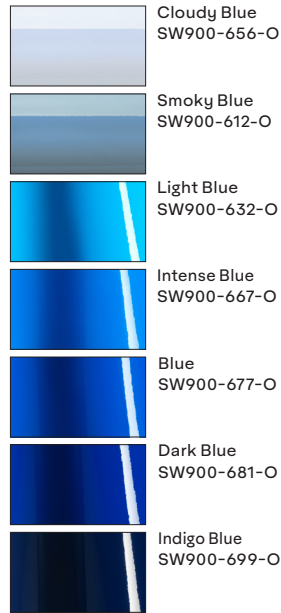

Gloss

Gloss Metallic

Satin Metallic

Satin

Supreme Wrapping Film™

Combining performance, versatility and convenience, these multi-layered films incorporate color and clear protective layers. They provide a smooth, attention grabbing finish that's both durable and dazzling.

Film Type	Cast vinyl
Adhesive	Long-term removable
Liner	90# StaFlat™ with Easy Apply™ RS
Conformability	Compound curves & deep recesses