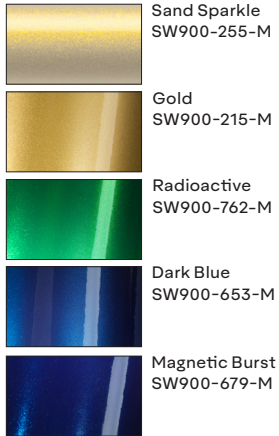

Gloss Metallic