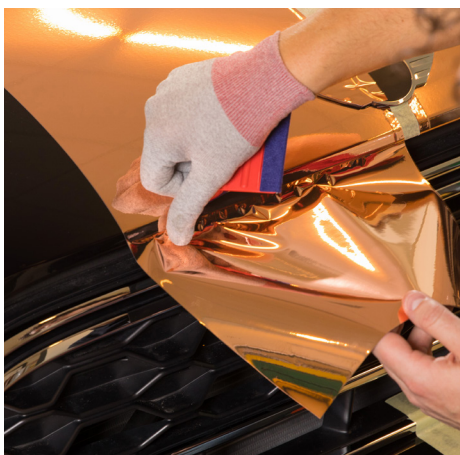

Avery Dennison® Conform Chrome Series

Create a real chrome effect with fast and easy application.

Now in a wider size, Conform Chrome Series is quick and easy to apply. Bring your design to the next level with sharp, eye-popping chrome accents and details. And three new colours! Striking Accents. Premium look. Immediate impact.