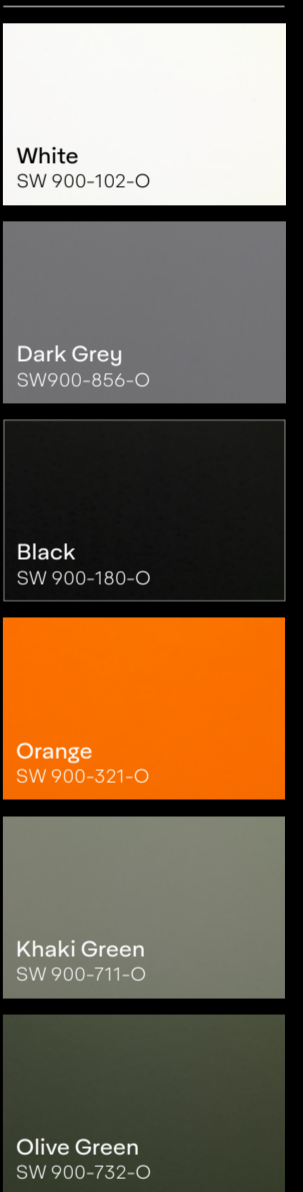

SupercarBlondie *sl*

The Supercar Blondie Collection

New! Gloss Metallic Cosmic Rose SW900-526-M	New! Satin Sunset Ride SW900-302-O	New! Gloss Smooth Sage SW900-729-O	New! Matte Dreamline Blue SW900-616-O

Supreme Wrapping Film™

September 2025 Asia Pacific

ColorFlow™ Gloss

ColorFlow™ Satin

Gloss

Satin

Matte

Gloss Metallic

Satin Metallic

Matte Metallic

Rugged

Brushed

Carbon Fibre

Conform Chrome

Diamond