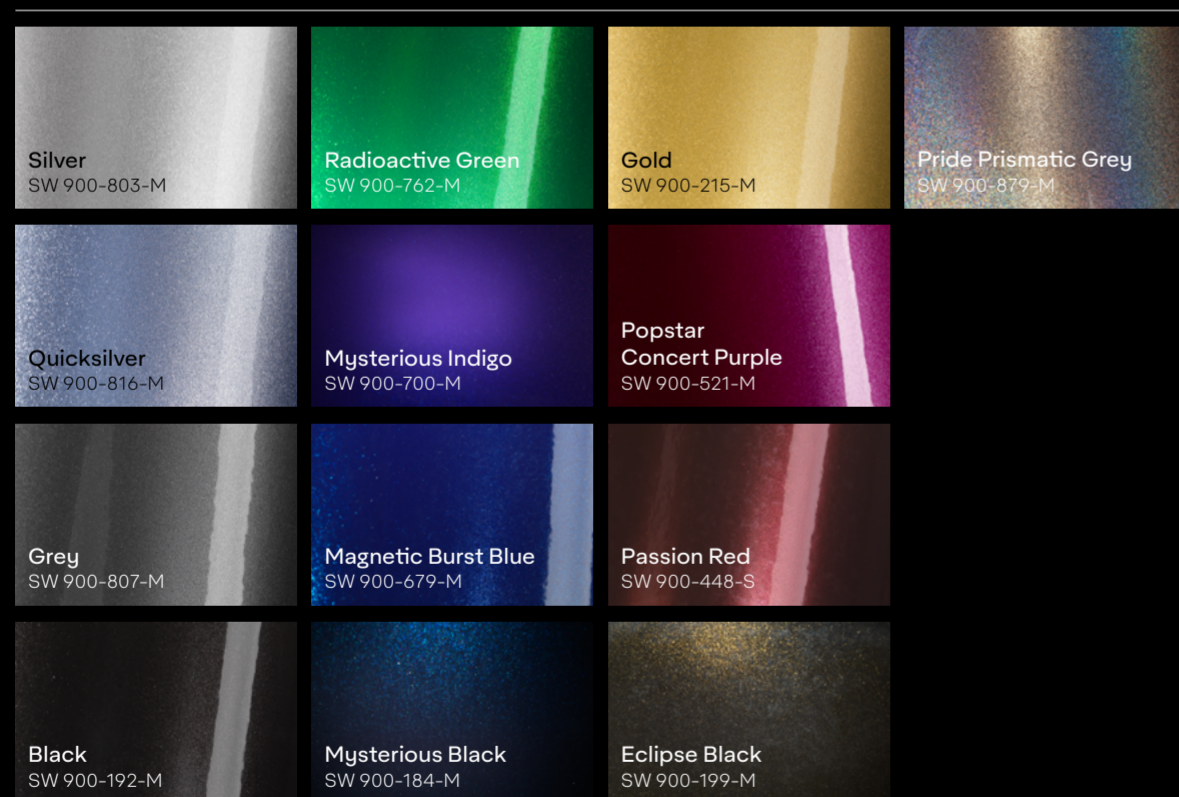

Gloss Metallic