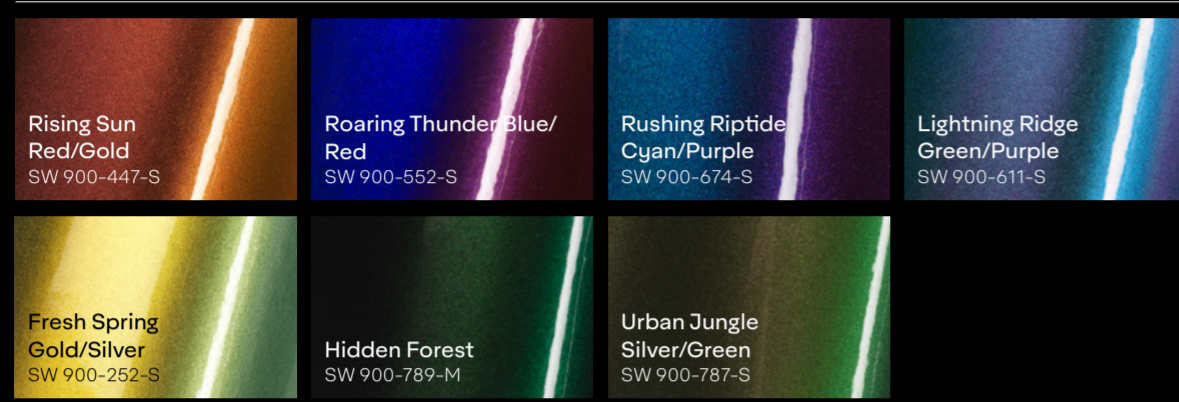

SupercarBlondie *sl*

The Supercar Blondie Collection

New! Gloss Metallic Cosmic Rose SW900-526-M	New! Satin Sunset Ride SW900-302-O	New! Gloss Smooth Sage SW900-729-O	New! Matte Dreamline Blue SW900-616-O

Supreme Wrapping Film™

September 2025 Asia Pacific

ColorFlow™ Gloss