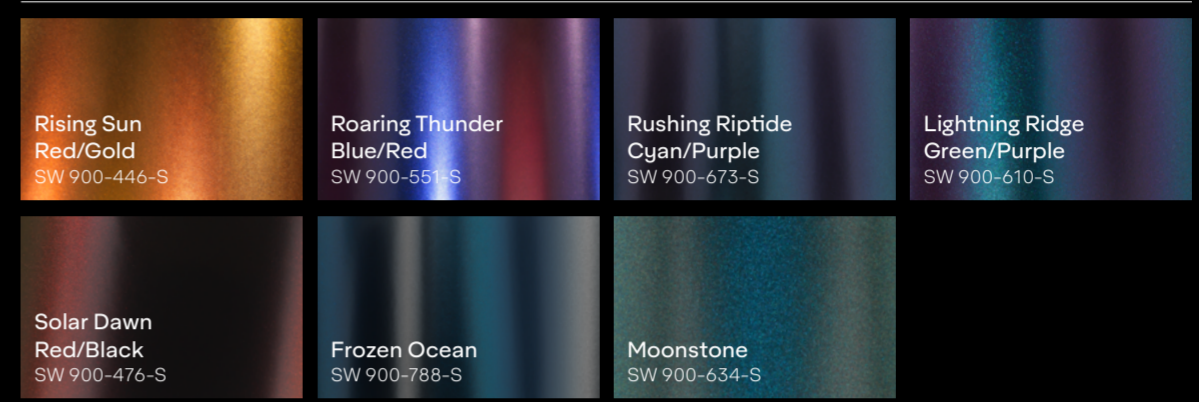

ColorFlow™ Satin