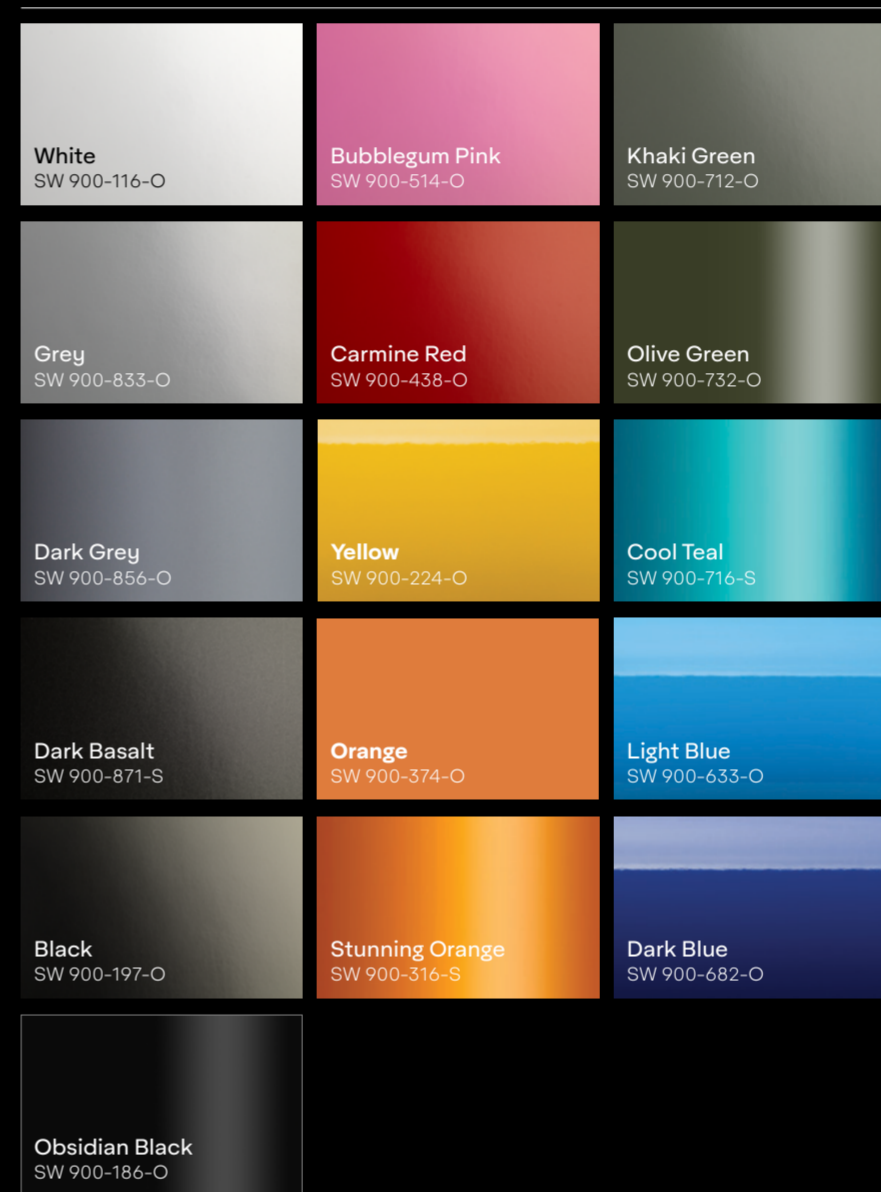

SupercarBlondie *sl*

The Supercar Blondie Collection

New! Gloss Metallic Cosmic Rose SW900-526-M	New! Satin Sunset Ride SW900-302-O	New! Gloss Smooth Sage SW900-729-O	New! Matte Dreamline Blue SW900-616-O

Supreme Wrapping Film™

September 2025 Asia Pacific

ColorFlow™ Gloss

ColorFlow™ Satin

Gloss

Satin

Matte

Gloss Metallic

Satin Metallic

Matte Metallic

Rugged

Brushed

Carbon Fibre

Conform Chrome

Diamond